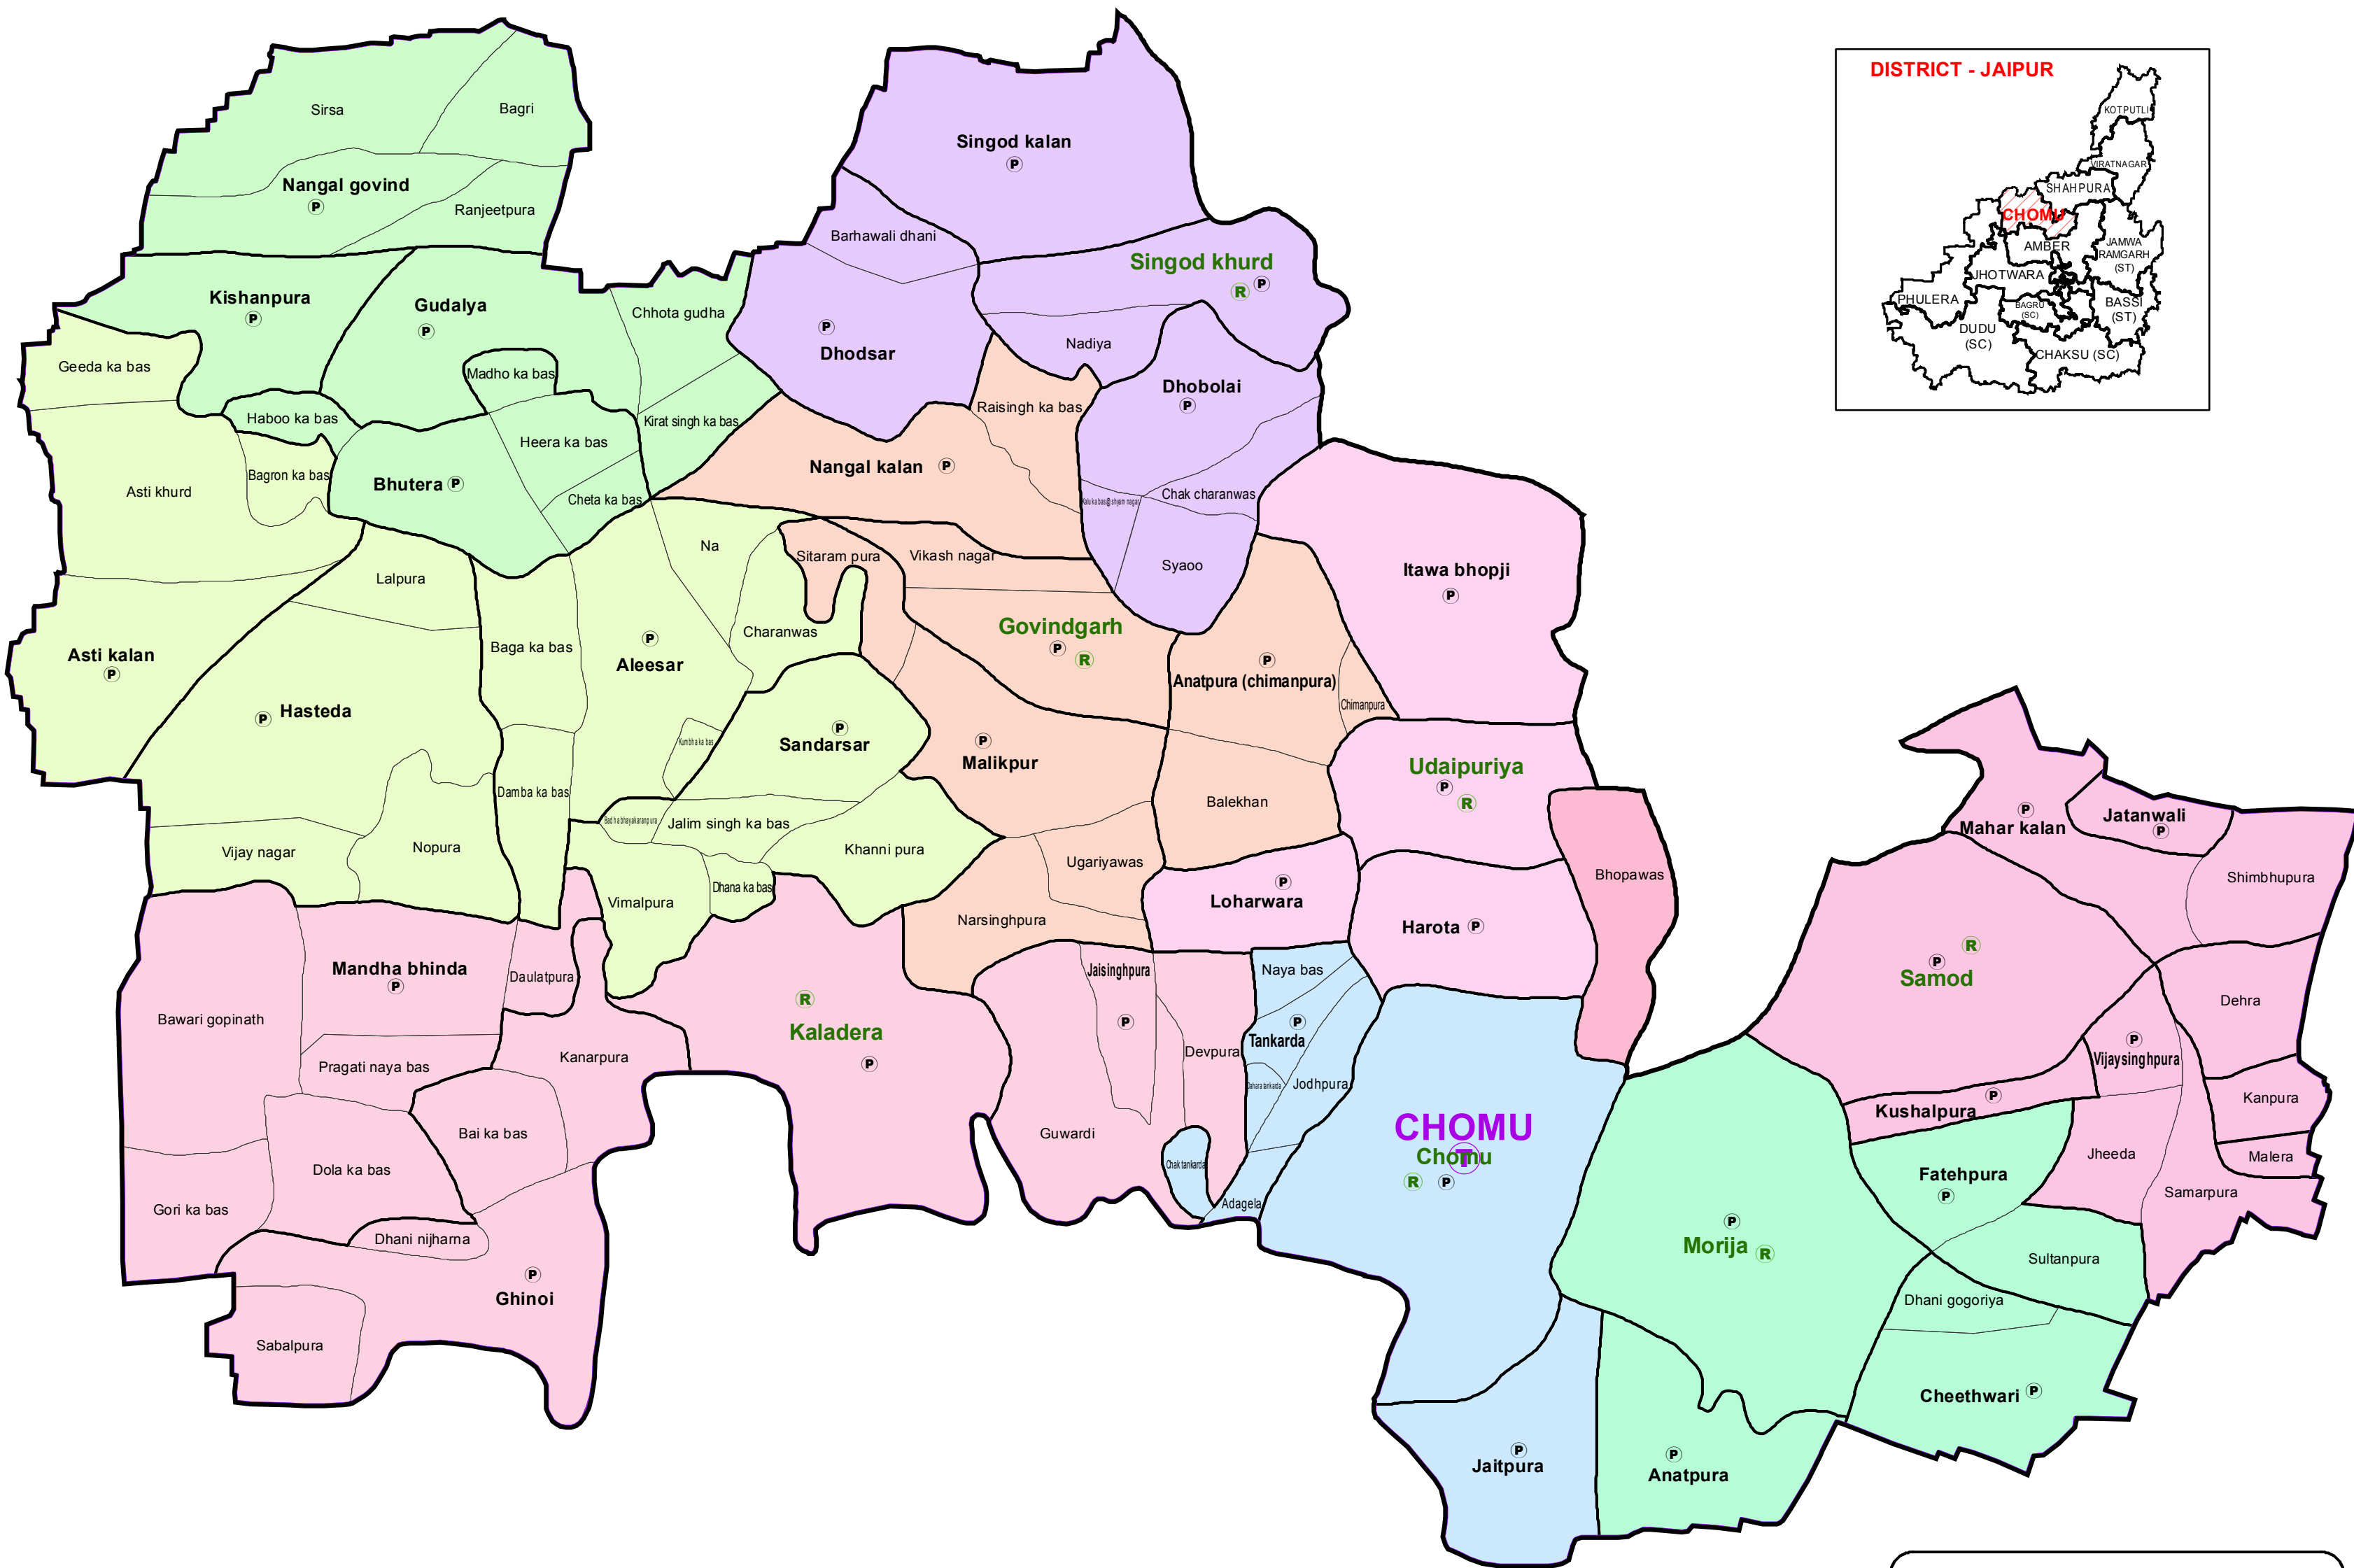

ASSEMBLY CONSTITUENCY - CHOMU-43 DISTRICT - JAIPUR

Legend

- Ⓧ Tehsil Headquarter
- Ⓜ ILR Headquarter
- P Patwar Circle Headquarter
- Tehsil Name Tehsil Boundary
- ILR Circle Name ILR Circle Boundary
- Patwar Circle Boundary Patwar Circle Boundary
- Village Name Village Boundary